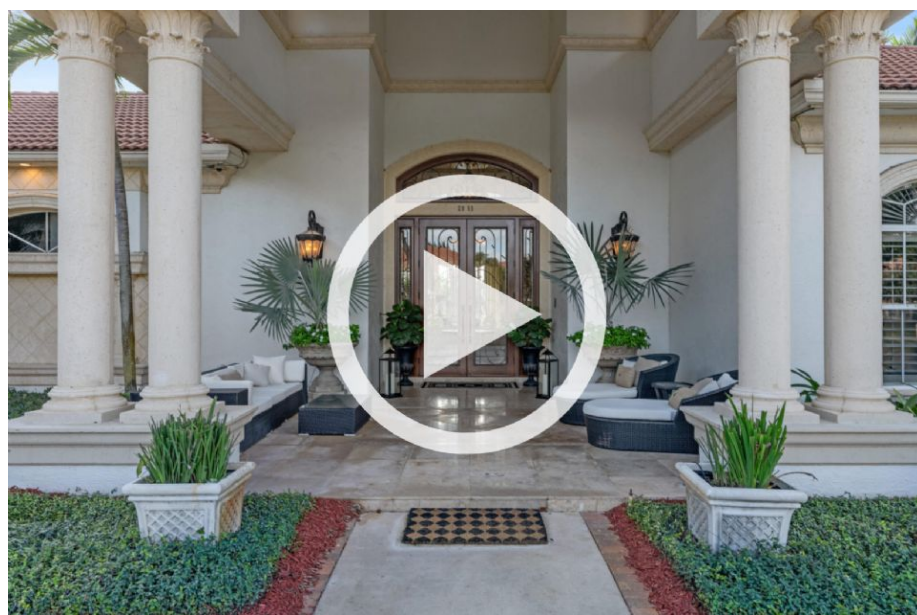

MARTHA W. JOLICOEUR
WWW.MARTHASPROPERTIES.COM

Douglas Elliman

Soar Into This Stunning Home in Wellington's Aero Club

2095 Windsock Way

Aero Club | \$3,195,000

Features

[Take a Virtual Tour](#)

- Spacious Tuscan-inspired home with multiple upgrades
- Soaring ceilings & marble flooring throughout
- Crestron lighting system
- Private hangar in prestigious Aero Club
- Wine cellar, billiard room & home theatre
- His-and-hers offices
- Saltwater pool & jacuzzi with views of the runway

Step Inside

[View Sale Properties](#)

[View Rental Properties](#)

[Palm Beach Polo Club](#)

[Contact Martha](#)